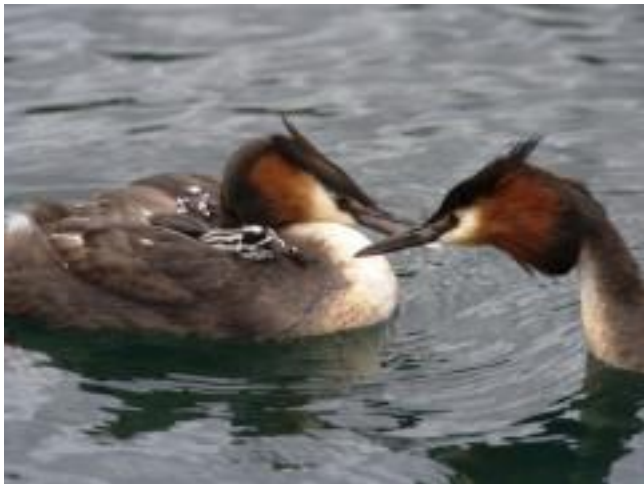

## Wetland Treasures

Published on LEARNZ (<http://www.learnz.org.nz>)

---

[11]

Ō Tū Wharekai is home to threatened native fish. What animal is pictured here? Image: LEARNZ.

[12]

This is an Australasian crested grebe/Kāmana. What other threatened bird species might you see at Ō Tū Wharekai? Image: LEARNZ.