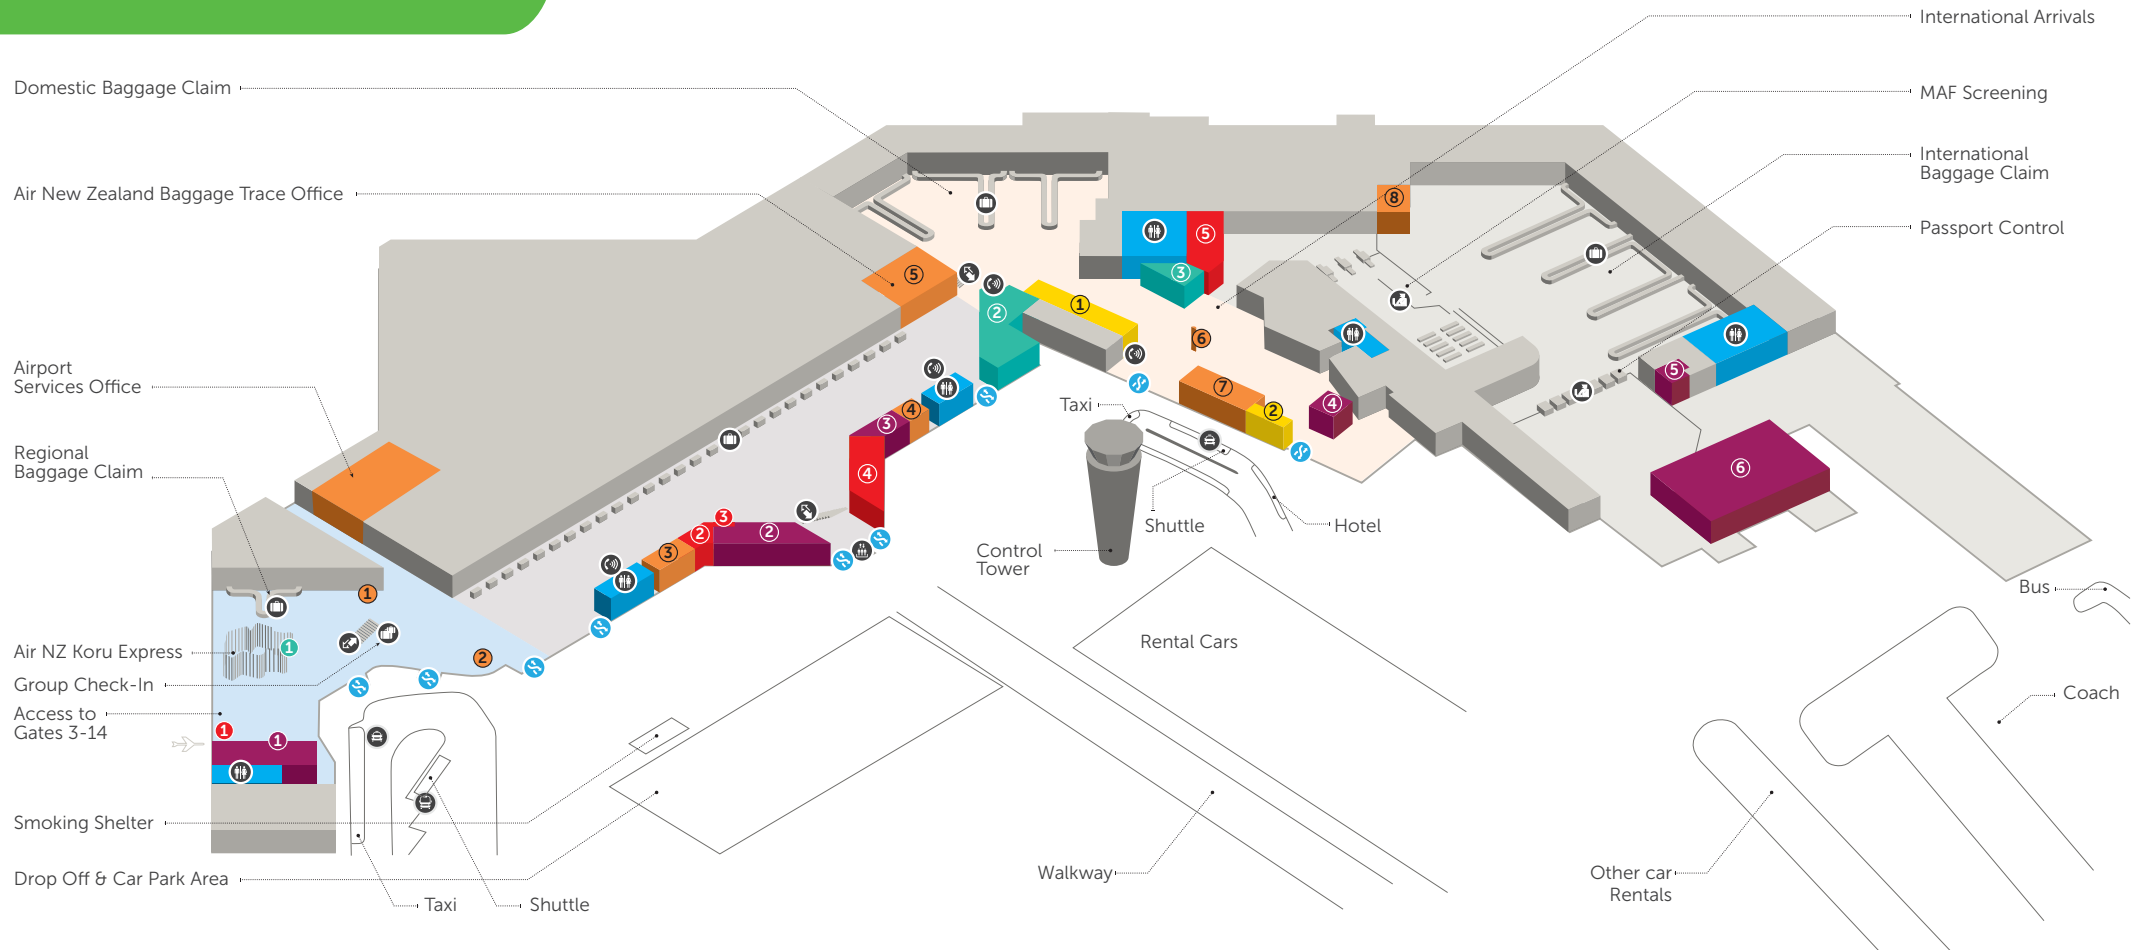

GROUND FLOOR

MONEY

1. ATM
2. BNZ
3. ASB ATM
4. Travelex
5. Travelex

RETAIL

1. The Hub
2. New Zealand The Gift
3. Luggage Solutions
4. Vodafone
5. Duty Free Collection Point
6. JR Duty Free

FOOD & BEVERAGE

1. Fly Thru Cafe
2. Coffee Culture
3. Long White Cloud

CAR RENTALS

1. Thrifty
Europcar
Hertz
Budget
Avis
2. A2B/ Ezi-Rent

AIRPORT SERVICES

1. Help Desk	5. Air New Zealand Baggage Trace Office
2. Air New Zealand Service Desk	6. Helpdesk
3. Air New Zealand Unaccompanied Minors & Bag Repacking	7. iSite
4. Emirates	8. International Baggage Trace

- Entrance/Exit
- Access to first floor
- Toilets
- Phone
- Lift
- Taxis & buses
- REGIONAL LOUNGE
- CHECK-IN HALL
- ARRIVALS HALL & DOMESTIC BAGGAGE CLAIM
- INTERNATIONAL ARRIVALS HALL